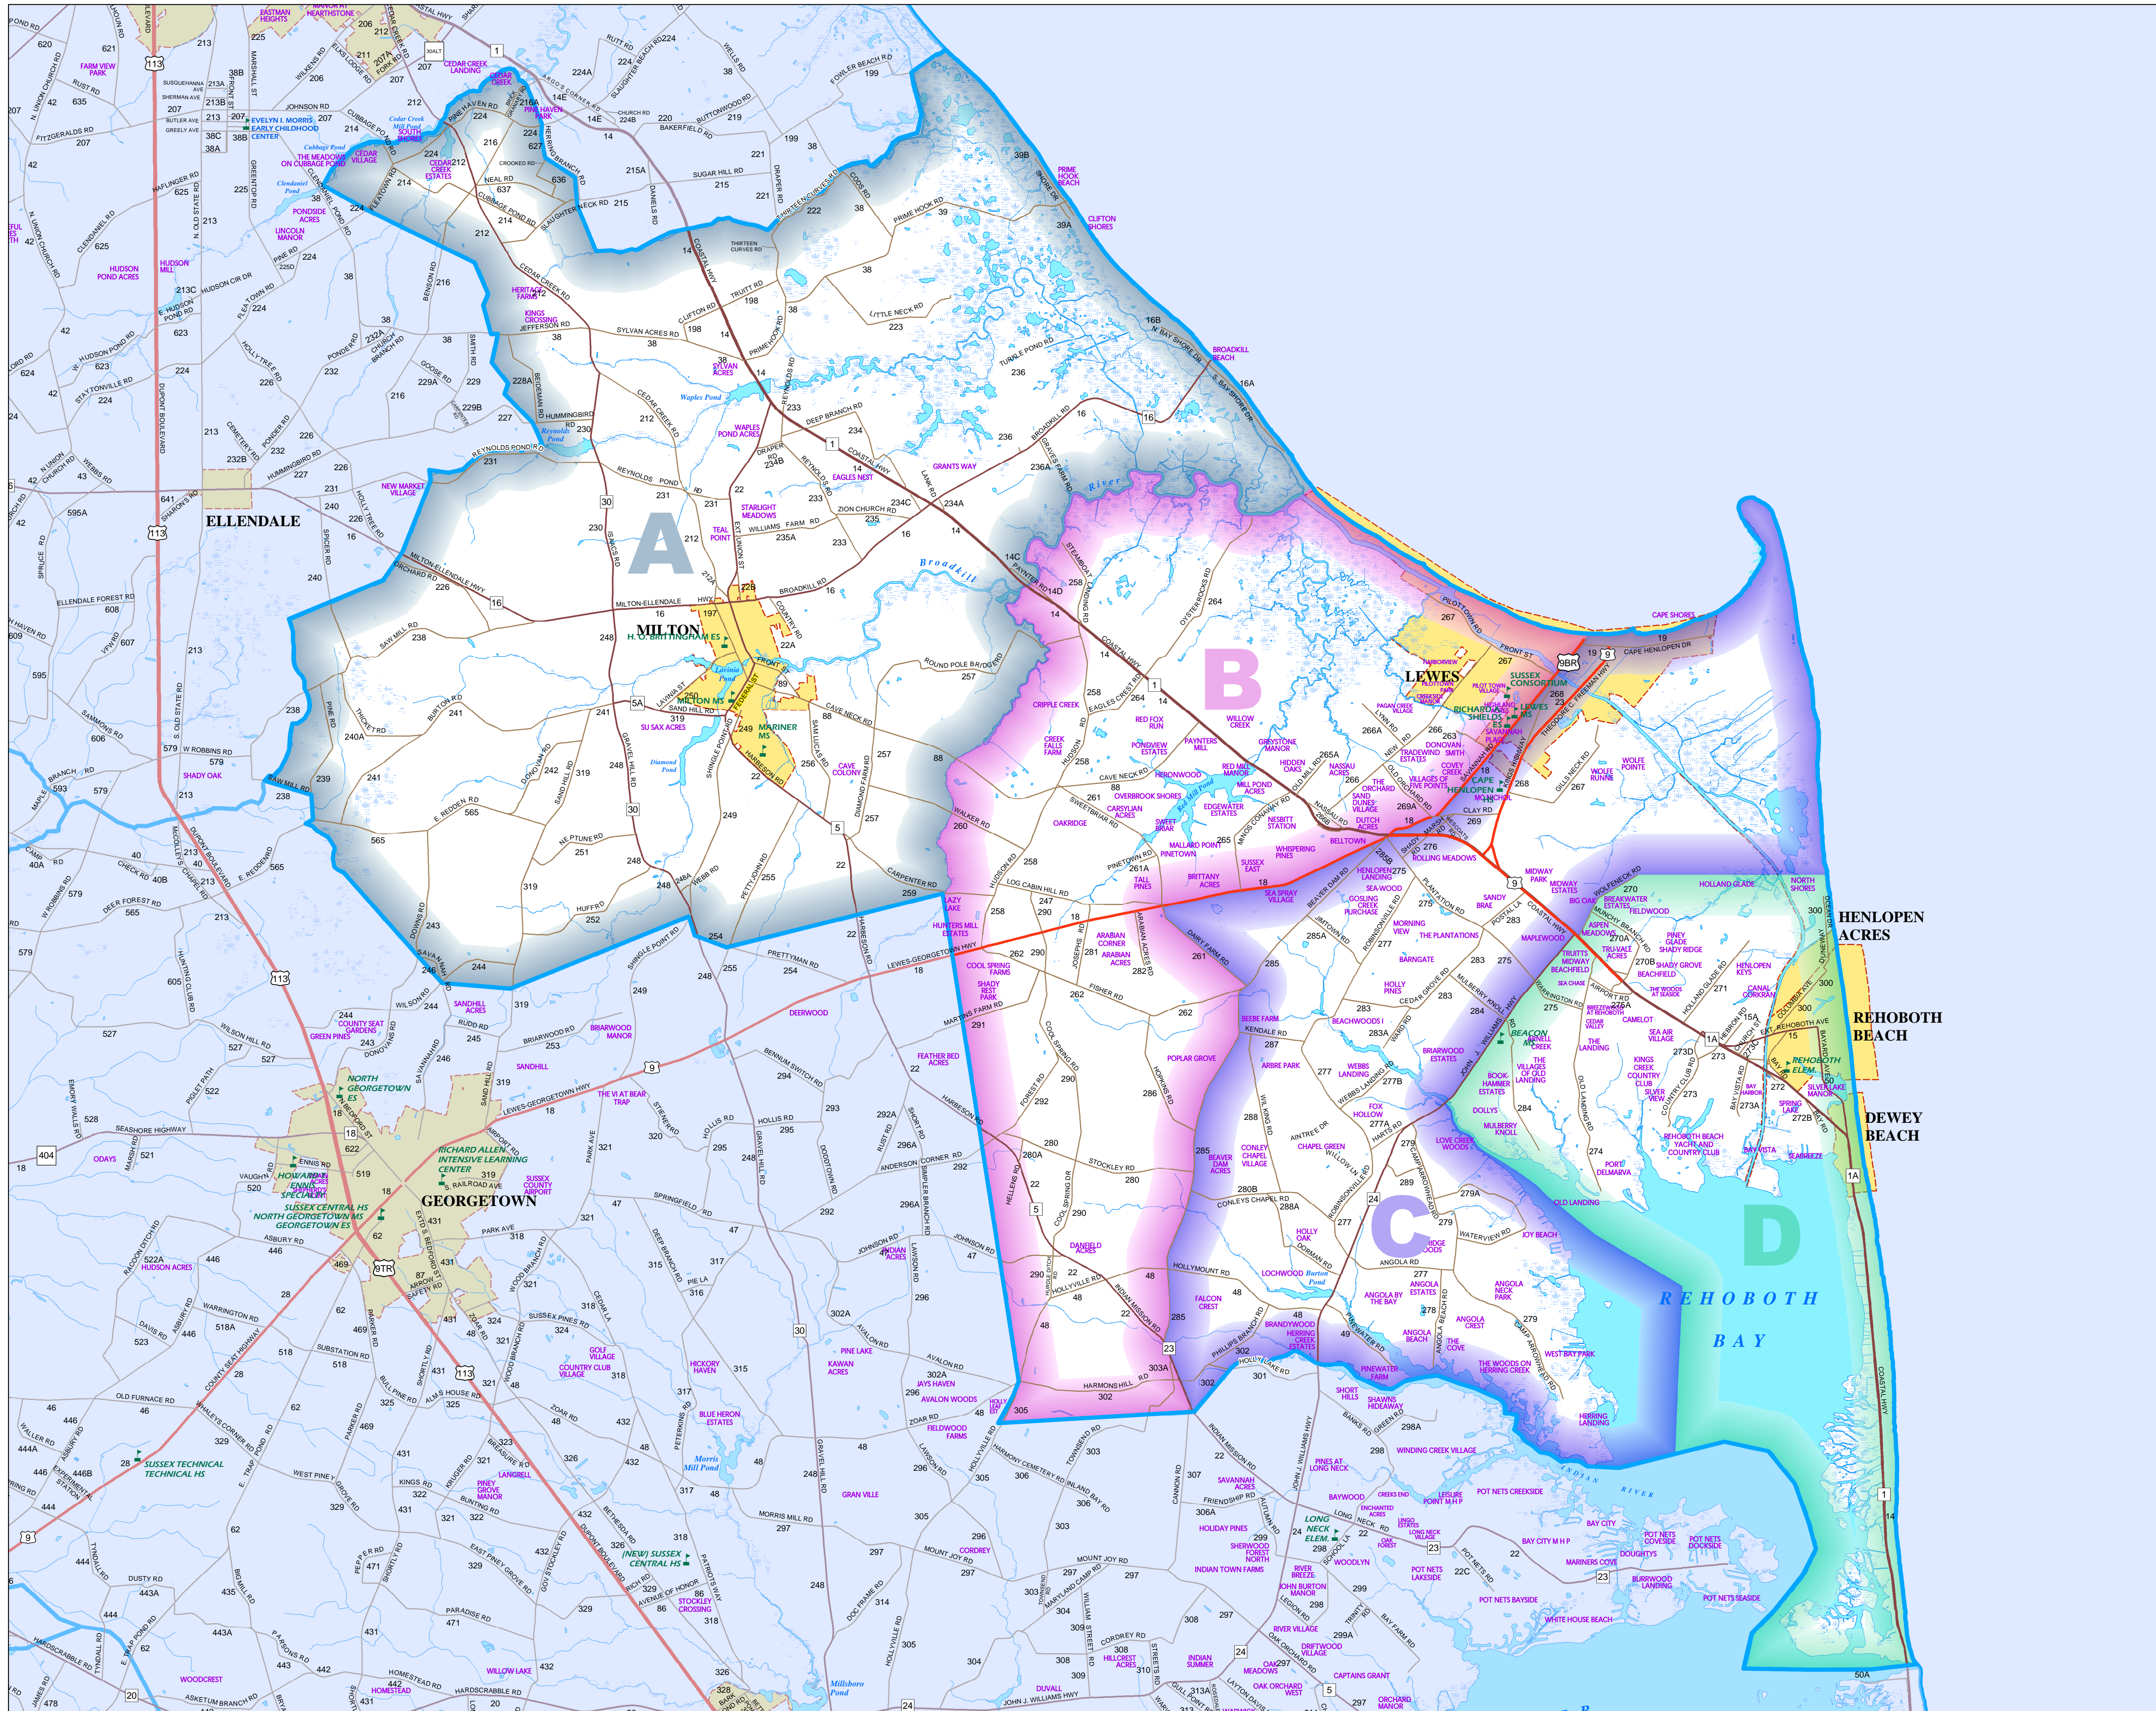

CAPE HENLOPEN SCHOOL DISTRICT

SUSSEX COUNTY SCHOOL DISTRICTS

SCHOOL BOARD ELECTION DISTRICTS INCLUDED

OCTOBER 2003

Created for
DEPARTMENT OF ELECTIONS FOR SUSSEX COUNTY
 119 NORTH RACE STREET
 GEORGETOWN, DELAWARE
 19947