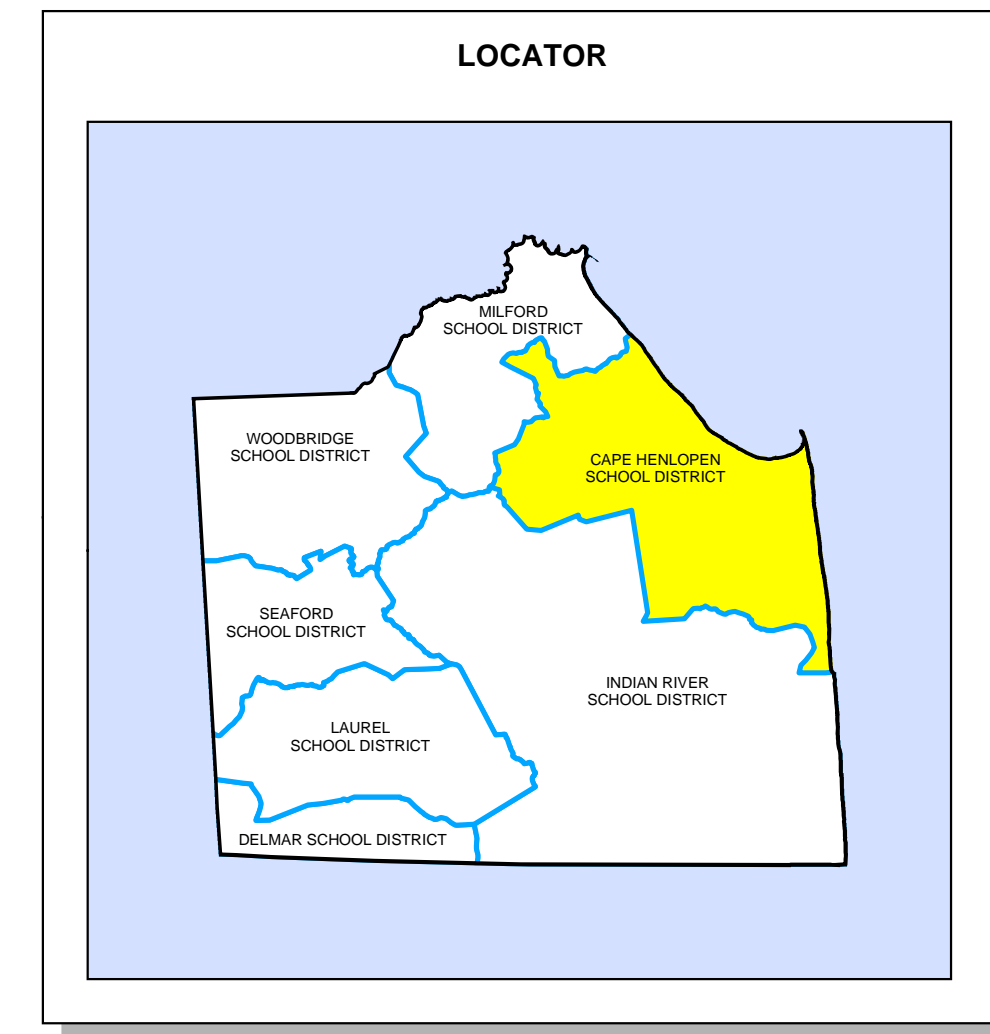

CAPE HENLOPEN SCHOOL DISTRICT

SUSSEX COUNTY SCHOOL DISTRICTS

SCHOOL BOARD ELECTION DISTRICTS INCLUDED

OCTOBER 2003

Created for
DEPARTMENT OF ELECTIONS FOR SUSSEX COUNTY
 119 NORTH RACE STREET
 GEORGETOWN, DELAWARE
 19947